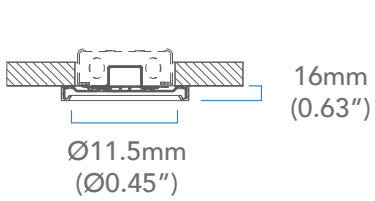

## SPECIFICATION

ORDER#	MODEL#	WATTS	LUMENS	VOLTAGE(V)	CCT(K)	SIZE
R31101	RENO-S5R-MCCT-WH	10W	600 lm	120V	3000/4000/5000K	5"
R31102	RENO-S7R-MCCT-WH	15W	900 lm	120V	3000/4000/5000K	7"
R31103	RENO-S9R-MCCT-WH	18W	1150 lm	120V	3000/4000/5000K	9"
R31104	RENO-S12R-MCCT-WH	22W	1450 lm	120V	3000/4000/5000K	12"
R31105	RENO-S15R-MCCT-WH	30W	2000 lm	120V	3000/4000/5000K	15"
R31106	RENO-S19R-MCCT-WH	35W	2200 lm	120V	3000/4000/5000K	19"

## DIMENSIONS

**5" Plastic Round**

**7" Plastic Round**

**9" Plastic Round**

**12" Plastic Round**

**15" Die-cast Aluminum Round**

**19" Die-cast Aluminum Round**